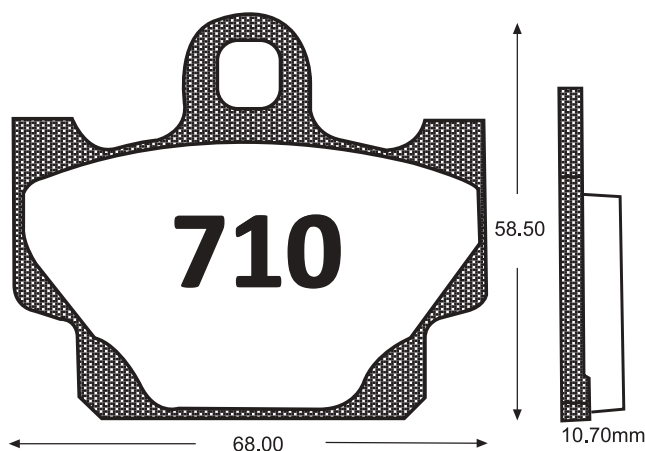

YAMAHA 125 RD COOLED Del.
YAMAHA 250 RD LC Del.
YAMAHA 350 RD YPUS Del.
YAMAHA 350 XT 4 VALVULAS Del.
YAMAHA 400 XS / J / K / RX Del.
YAMAHA 500 XV / SE Del.
YAMAHA 550 XZ / DD / MAYOR Del.
YAMAHA 600 TT Del.
YAMAHA 650 XT TURBO Del.
YAMAHA 750 XJ / MX Del.