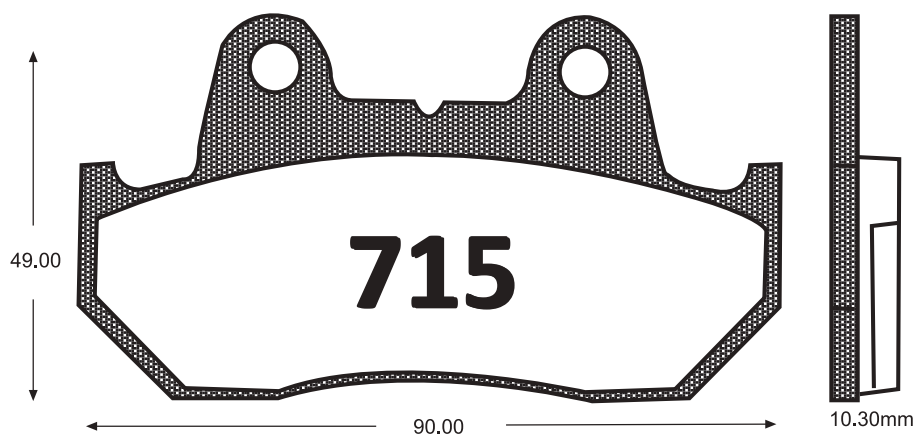

HONDA CBN 400 Del.
HONDA CBX 750 F Del.
HONDA WR 350 Del.
HONDA XL 350 Del.