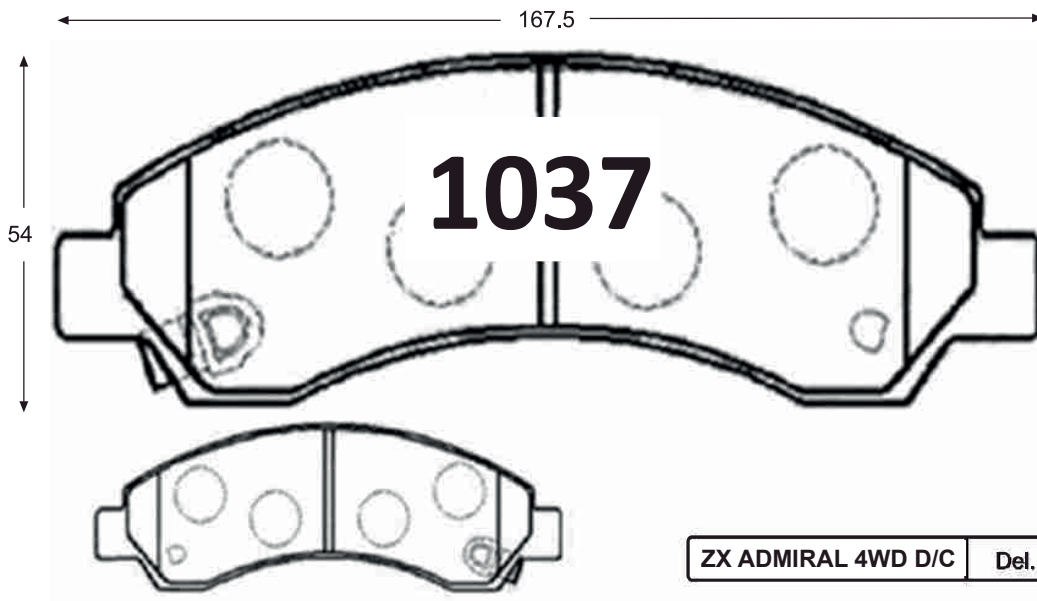

Delanteras

ZX ADMIRAL 4WD D/C Del. 09 →

ZX ADMIRAL 2WD	Del. 09 →
ZX GRAND TIGGER 2.2	Del. 13 →

ESPEJOR: 15.5 mm

ZX LANDMARK 2.4	Del. 09 →
ZX GRAND TIGGER 2.2	Del. 09 →