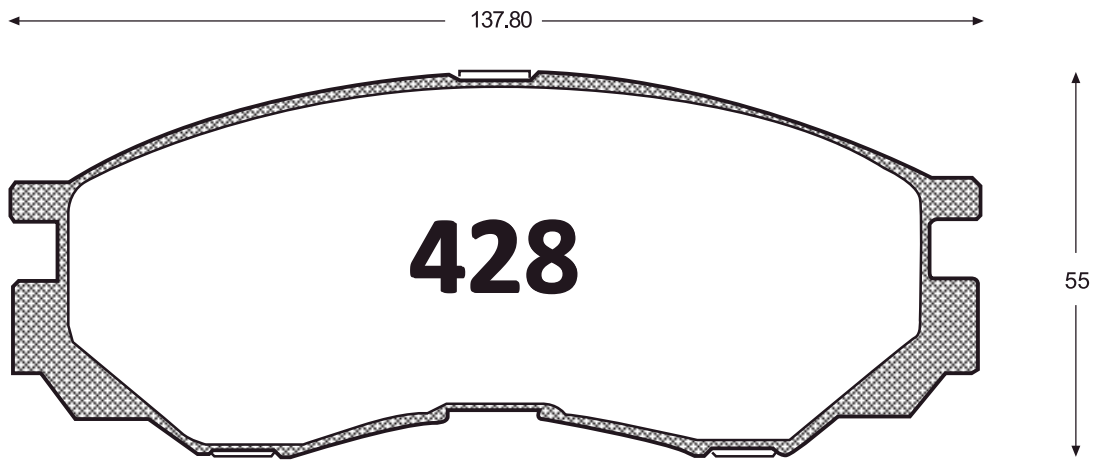

Delanteras

ZX ADMIRAL 4WD D/C Del. 09 →

ZX ADMIRAL 2WD	Del. 09 →
ZX GRAND TIGGER 2.2	Del. 13 →

ESPEJOR: 15.5 mm

ZX LANDMARK 2.4	Del. 09 →
ZX GRAND TIGGER 2.2	Del. 09 →