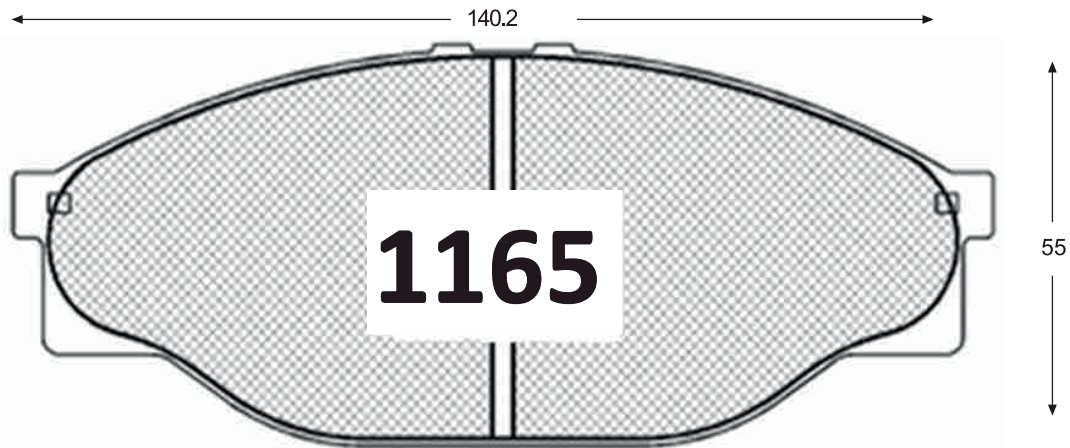

Delanteras

ZX ADMIRAL 4WD D/C Del. 09 →

ZX ADMIRAL 2WD	Del. 09 →
ZX GRAND TIGGER 2.2	Del. 13 →

ESPEJOR: 15.5 mm

ZX LANDMARK 2.4	Del. 09 →
ZX GRAND TIGGER 2.2	Del. 09 →